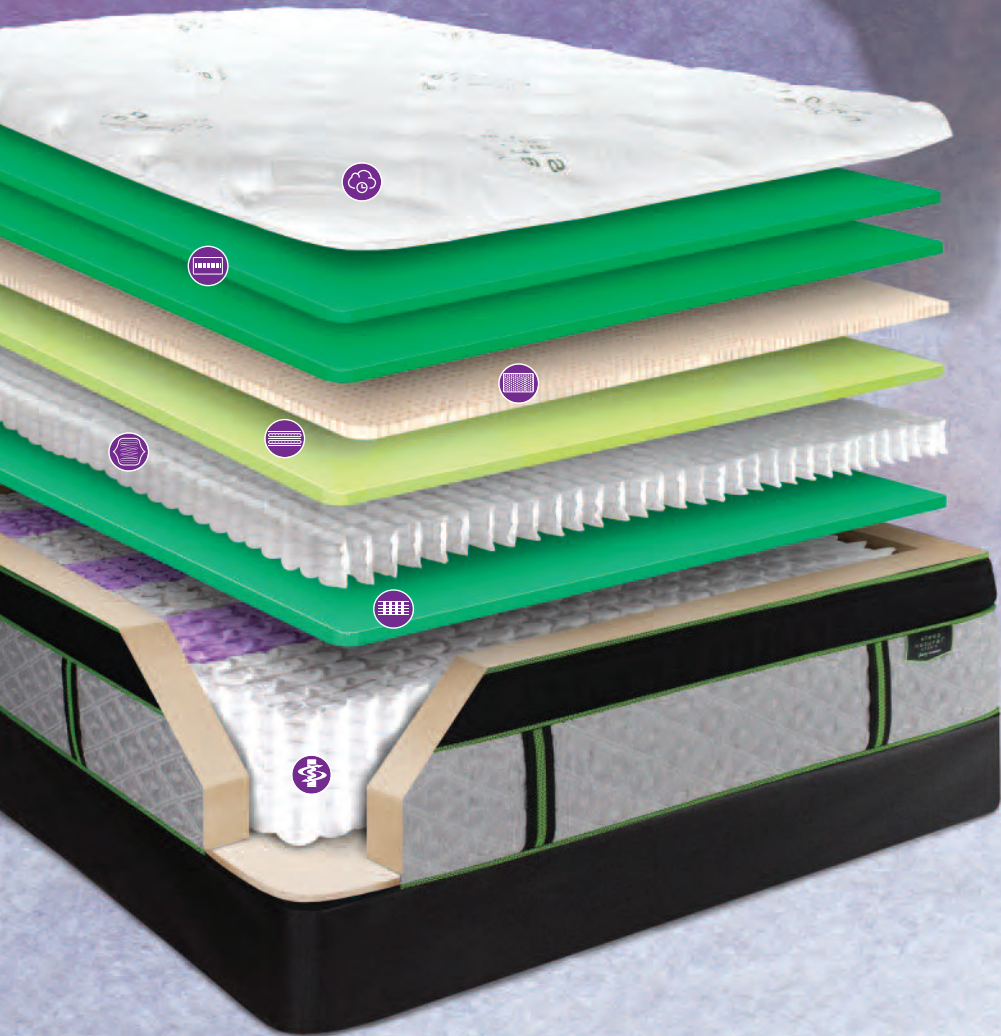

sleep
natural™
Luxury YOU DESERVE

Slumber Hybrid

Sleep Surface

Hyper-Soft™ Gel-Top Quilting

Durable gel-infused construction retains its feel for years of consistent comfort.

Comfort Layers

High-Density Gel-Infused Super-Soft Foam

Provides cool, comfortable, pressure-relieving support.

100% Talalay Natural Latex

Luxuriously soft, hypo-allergenic, durable and consistent.

Soft Slow Response SPA Foam

This special foam is ultra-soft, breathable, and exceptionally durable.

Versa-Coil™ Spring Layer

Individual 2.4" mini-coils provide mid-support to minimize pressure points.

High-Density Gel-Infused Firm Foam

Strategically placed foam layer provides strength and durability for more support.

Support System

Combi-Zone Pocketed Coil System

Featuring high-performance center zoning, this ergonomic spring system delivers deep support and virtually eliminates motion transfer.

mark's outlet
mattress
name brands for less!