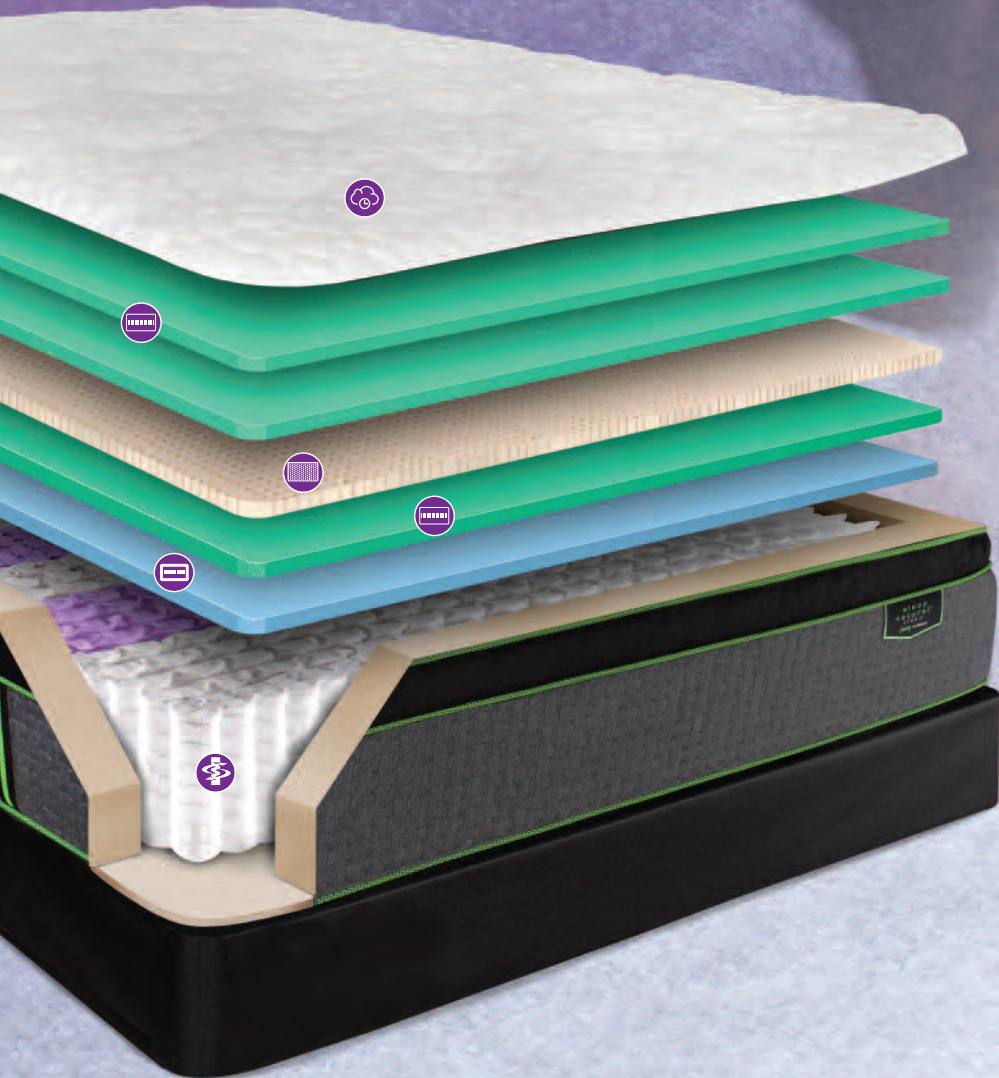

sleep
natural™
Luxury YOU DESERVE

Vintage EPT Hybrid

Sleep Surface

Hyper-Soft™ Gel-Top Quilting

Durable gel-infused construction retains its feel for years of consistent comfort.

Comfort Layers

High-Density Gel-Infused Super-Soft Foam

Provides cool, comfortable, pressure-relieving support.

100% Talalay Natural Latex

Luxuriously soft, hypo-allergenic, durable and consistent.

High-Density Gel-Infused Super-Soft Foam

Provides cool, comfortable, pressure-relieving support.

Ultra-Last™ Comfort Foam

Delivers incredible durability, and retains its resiliency longer than standard foams.

Support System

Combi-Zone Pocketed Coil System

Featuring high-performance center zoning, this ergonomic spring system delivers deep support and virtually eliminates motion transfer.