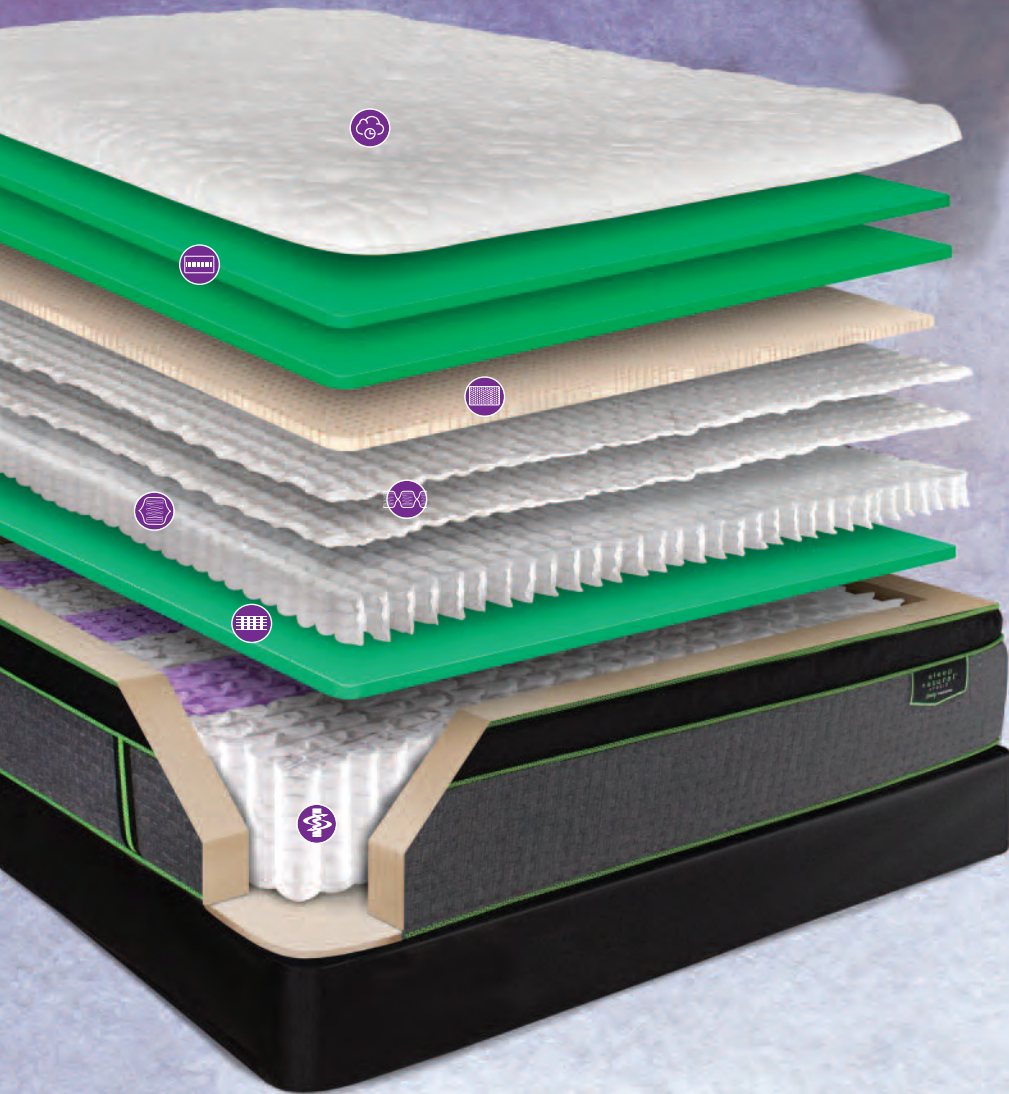

sleep
natural™
Luxury YOU DESERVE

Vintage Sovereign EPT Hybrid

Sleep Surface

-  **Joma Wool**
Provides pressure relief, and 100% natural temperature regulation.

Comfort Layers

-  **High-Density Gel-Infused Super-Soft Foam**
Provides cool, comfortable, pressure-relieving support.
-  **100% Talalay Natural Latex**
Luxuriously soft, hypo-allergenic, durable and consistent.
-  **Ultra-Flex Micro-Coil Layer**
One-inch individual micro-coils provide consistent low-pressure support.
-  **Versa-Coil™ Spring Layer**
Individual 2.4" mini-coils provide mid-support to minimize pressure points.
-  **High-Density Gel-Infused Firm Foam**
Strategically placed foam layer provides strength and durability for more support.

Support System

-  **Combi-Zone Pocketed Coil System**
Featuring high-performance center zoning, this ergonomic spring system delivers deep support and virtually eliminates motion transfer.

mark's 
mattress
name brands for less!