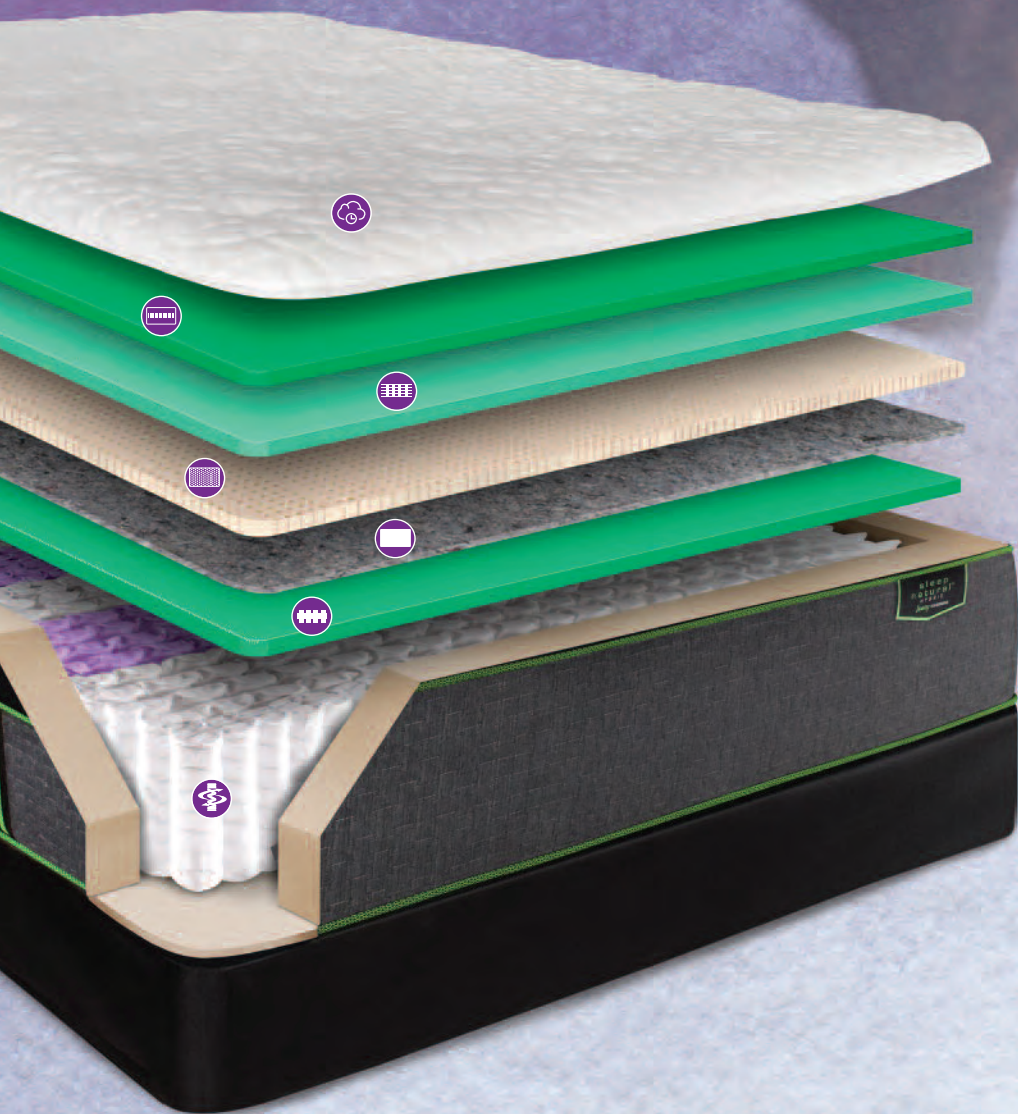

## Sleep Surface

### Hyper-Soft™ Gel-Top Quilting

Durable gel-infused construction retains its feel for years of consistent comfort.

### High-Density Gel-Infused Super-Soft Foam

Provides cool, comfortable, pressure-relieving support.

### Firming Fiber Pad

Helps create a firm and level sleep surface with intermediate support.